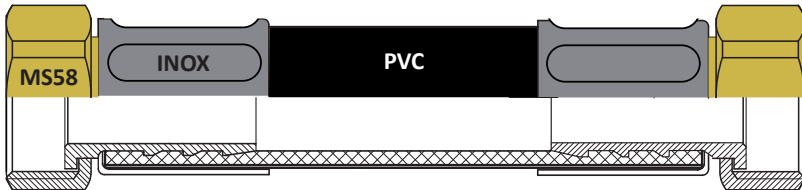

Flexible hoses for the connections

of water treatment unit

- Thread ends: 3/4" x 1" (for connection with by-pass DN 25)
- Length 1000 mm
- 15 bar / 20°C, for drinking water, with PZH and ACS approval
- Strengthened by a nylon braid and an external opaque black coat
- Brass fittings

Order no: **R4IND018EB**

2 PCS

Hose connection

1" ends: into by-pass

3/4" ends: into piping